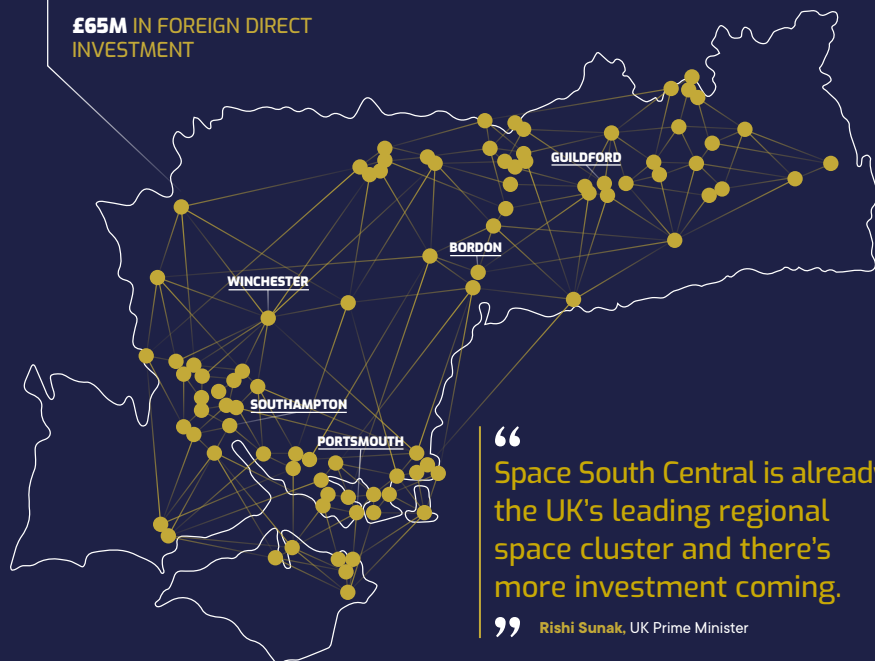

S P A C E
S O U T H
C E N T R A L

Your Gateway to Growth

Introducing Space South Central: the UK's largest space cluster

MORE THAN 120 SPACE ORGANISATIONS*
£3.03BN TOTAL INCOME
£1.64BN EXPORT REVENUE
£65M IN FOREIGN DIRECT INVESTMENT

“Space South Central is already the UK's leading regional space cluster and there's more investment coming.”

” Rishi Sunak, UK Prime Minister

*Organisations with registered headquarters in Hampshire, Surrey and the Isle of Wight. Data accurate as of December 2022

Comprising Hampshire, Surrey and the Isle of Wight, we're home to more than 120 space-related businesses, from global heavyweights to exciting start-ups, and the world-class universities of Portsmouth, Southampton and Surrey.