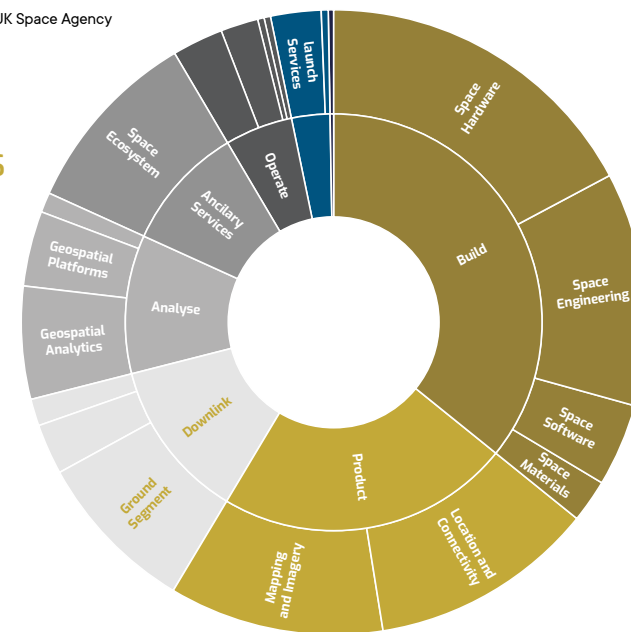

Our Capabilities

- Explore
- Launch
- Operate
- Ancillary Services
- Analyse
- Downlink
- Product
- Build